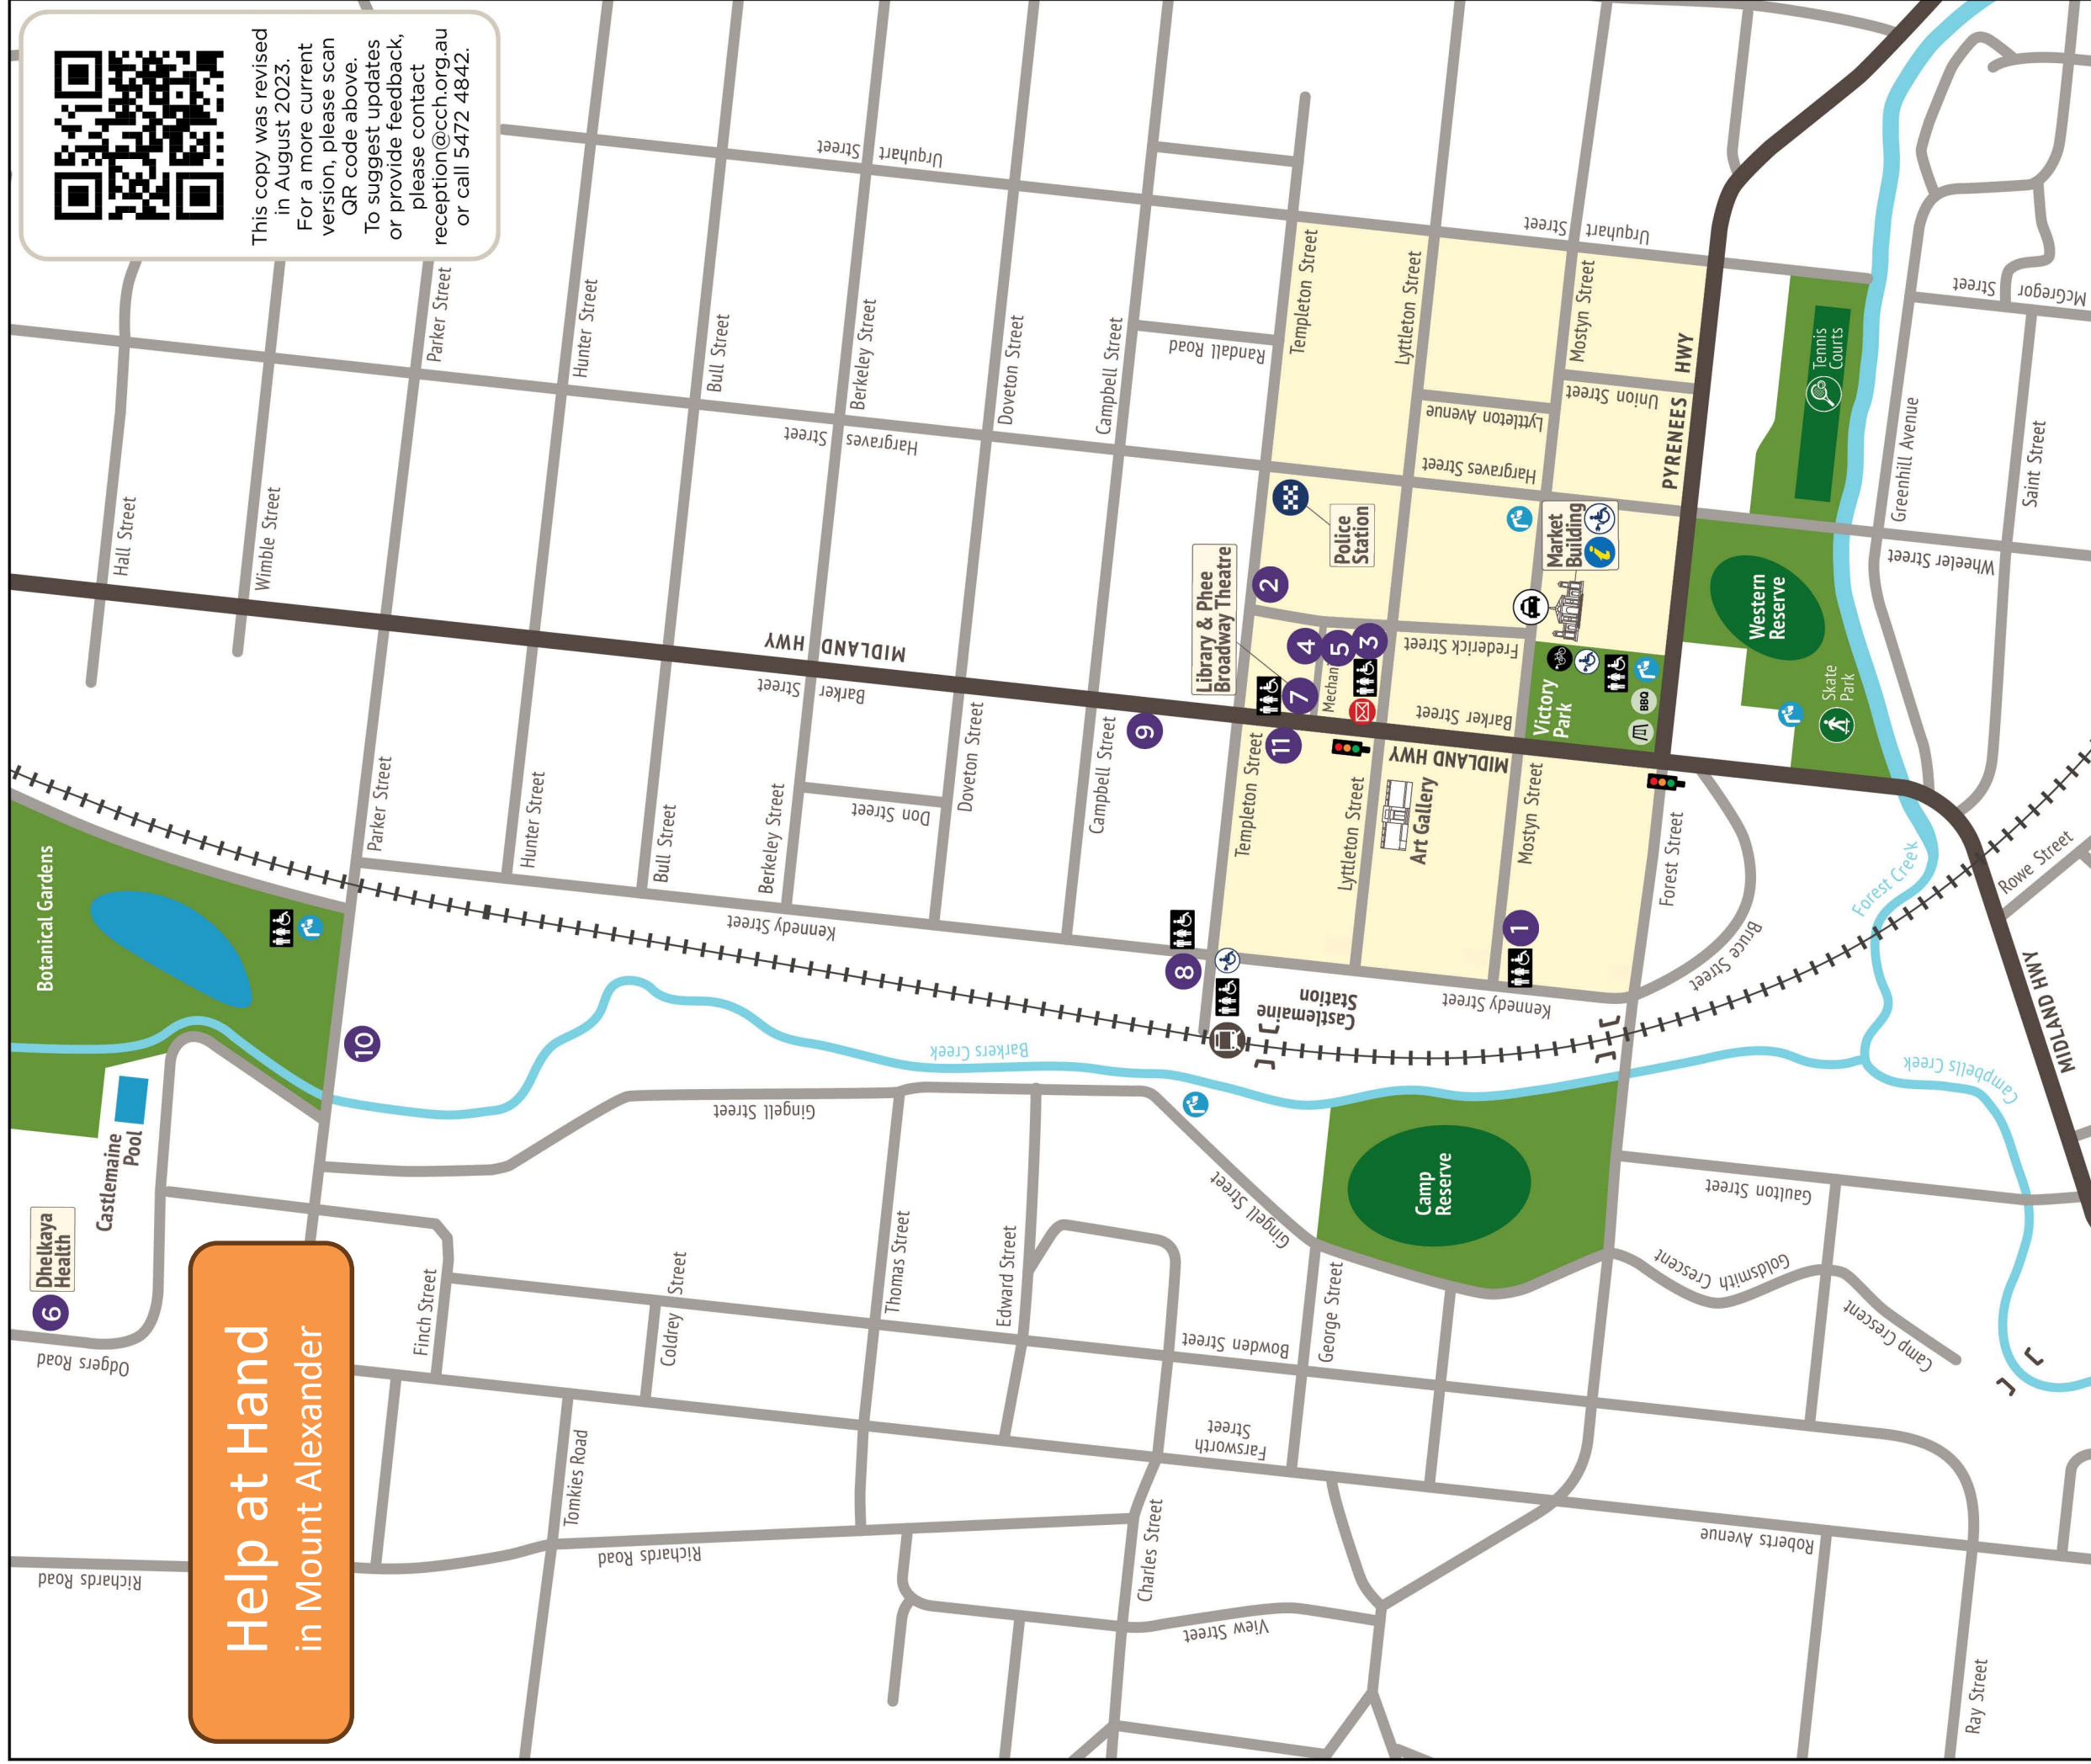

This copy was revised in August 2023. For a more current version, please scan QR code above. To suggest updates or provide feedback, please contact reception@ccch.org.au or call 5472 4842.

Help at Hand
in Mount Alexander

Castlemaine Taxis: 131 008
Castlemaine Police: 5470 4100
Lifeline: 13 11 14

Weekly meal timetable

Monday	Tuesday	Wednesday	Thursday	Friday
<p>11 Sprout Bakery Free soup kitchen</p> <p>4.30pm-6.00pm; The Mill, Walker Street</p>	<p>2 Castlemaine Community House Community Lunch</p> <p>12.30pm (during school terms only) Castlemaine Town Hall, suggested donation \$7</p>	<p>Maldon Neighbourhood Centre Community Lunch</p> <p>12.00pm Francis Street Maldon \$7.00 suggested donation</p>	<p>5 Cup of Kindness Free soup van</p> <p>11.30am-2.00pm Mechanics Lane</p>	<p>1 Harvest Community Lunch</p> <p>12.00pm Anglican Church Hall 8 Mostyn Street (fortnightly from 23/6)</p>